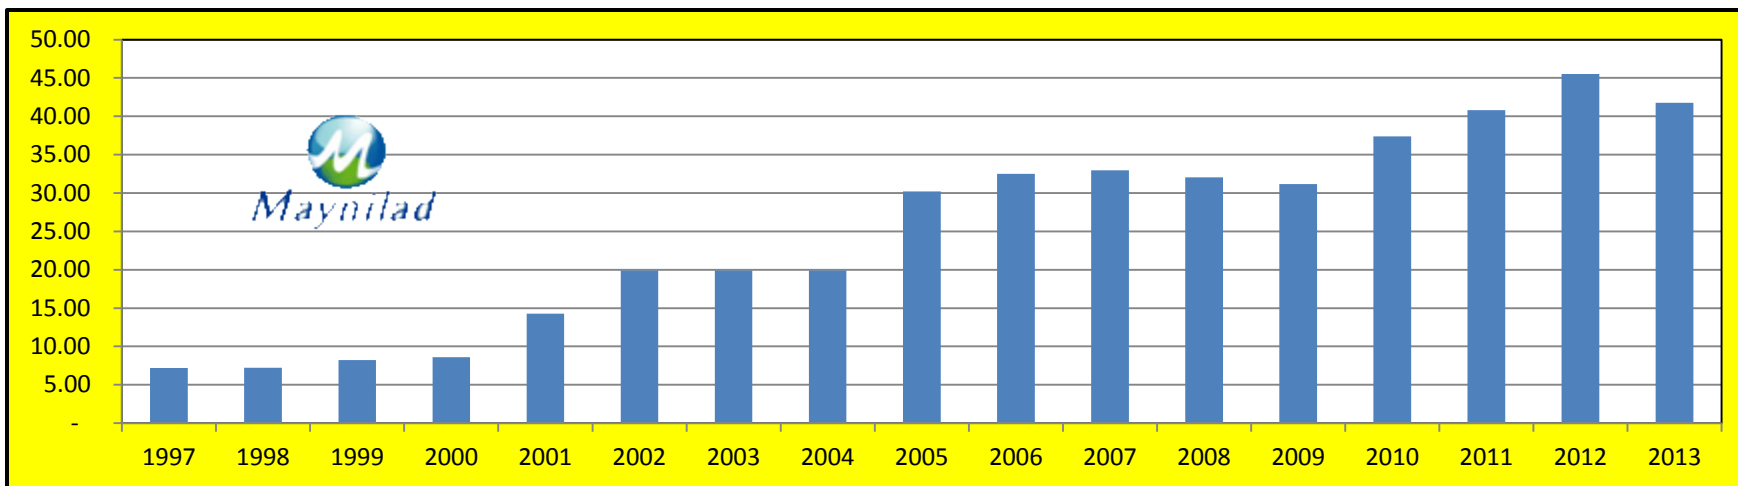

All-in Tariff History (Php/cu.m.) 1997-2013