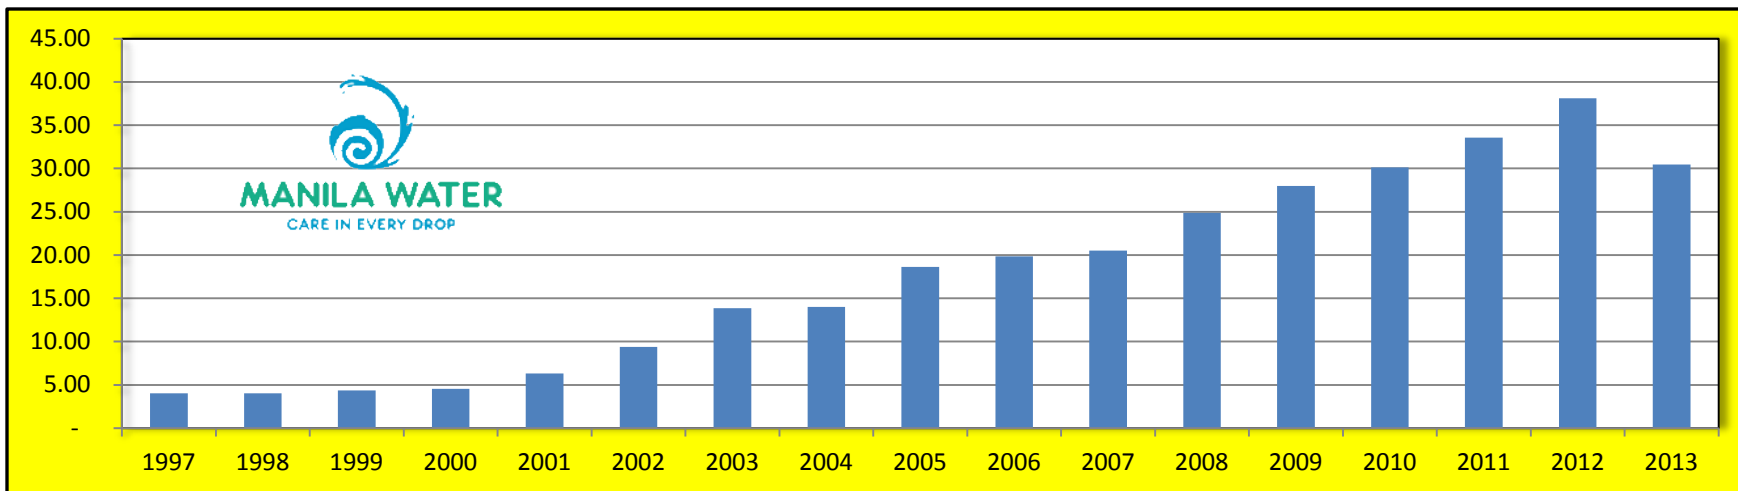

All-in Tariff History (Php/cu.m.) 1997-2013